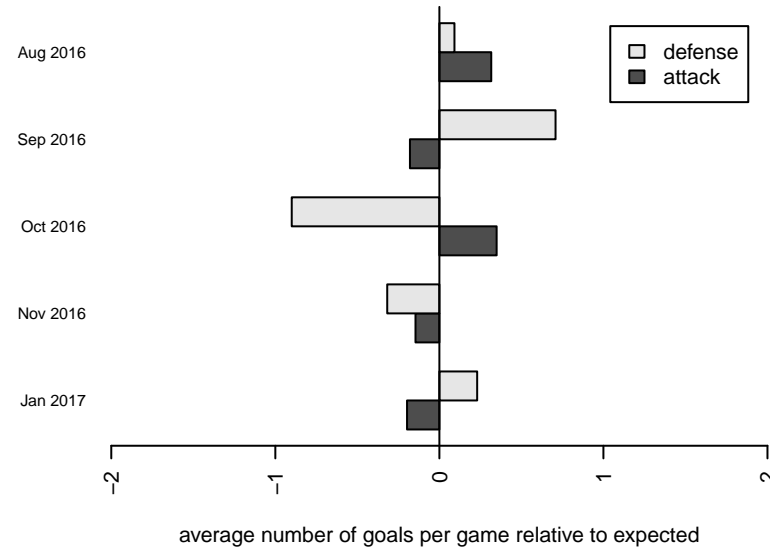

Performance relative to 13 month average