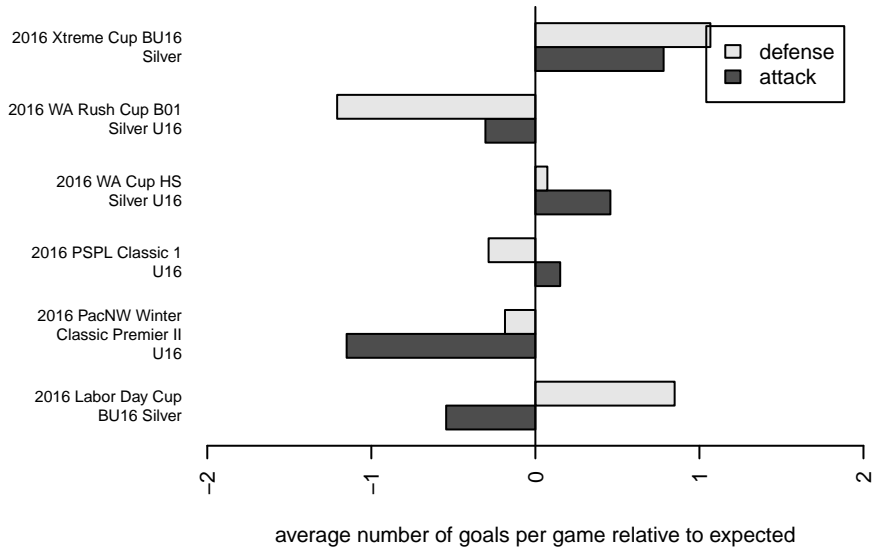

ISC Gunners B B01

Issaquah SC
 Issaquah, WA
 B01 total strength=1205
 attack=5.35 defense=3.11
 fall league = PSPL Classic 1 U16

alt names used:
 ISC Gunners B01B
 ISC Gunners B01B
 ISC GUNNERS FC ISC GUNNERS B01B (WA)
 ISC Gunners B01 B
 ISC Gunners B01B
 ISC GUNNERS FC ISC GUNNERS B01B (WA)

Venues played:
 2016 WA Rush Cup B01 Silver U16
 2016 Xtreme Cup BU16 Silver
 2016 Labor Day Cup BU16 Silver
 2016 PSPL Classic 1 U16
 2016 PacNW Winter Classic Premier II U16
 2016 WA Cup HS Silver U16

**attack and defense variance (black dot)
relative to other teams
and top 10 in region**

**attack and defense rating
relative to others at age
and all opponents in last 13 months**

Performance relative to 13 month average