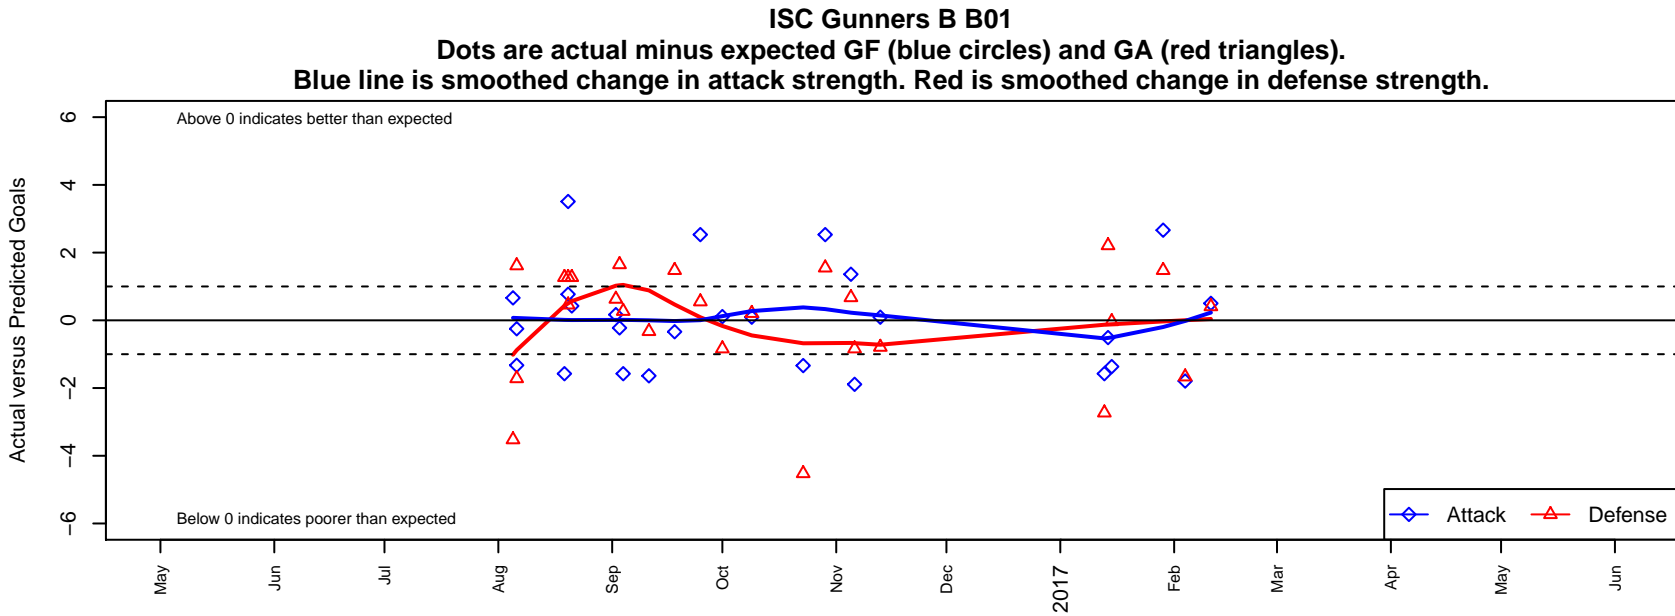

ISC Gunners B B01

Issaquah SC
 Issaquah, WA
 B01 total strength=1205
 attack=5.35 defense=3.11
 fall league = PSPL Classic 1 U16

alt names used:
 ISC Gunners B01B
 ISC Gunners B01B
 ISC GUNNERS FC ISC GUNNERS B01B (WA)
 ISC Gunners B01 B
 ISC Gunners B01B
 ISC GUNNERS FC ISC GUNNERS B01B (WA)

**attack and defense variance (black dot)
relative to other teams
and top 10 in region**

**attack and defense rating
relative to others at age
and all opponents in last 13 months**

Performance relative to 13 month average