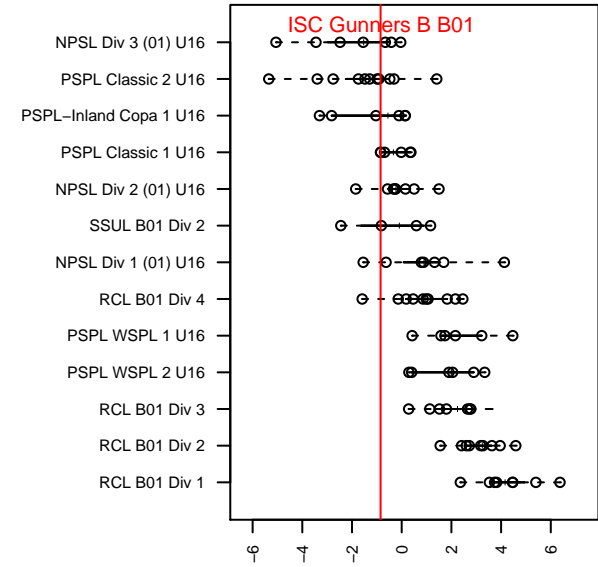

ISC Gunners B B01

Issaquah SC
 Issaquah, WA
 B01 total strength=1205
 attack=5.35 defense=3.11
 fall league = PSPL Classic 1 U16

alt names used:
 ISC Gunners B01B
 ISC Gunners B01B
 ISC GUNNERS FC ISC GUNNERS B01B (WA)
 ISC Gunners B01 B
 ISC Gunners B01B
 ISC GUNNERS FC ISC GUNNERS B01B (WA)

Venues played:
 2016 WA Rush Cup B01 Silver U16
 2016 Xtreme Cup BU16 Silver
 2016 Labor Day Cup BU16 Silver
 2016 PSPL Classic 1 U16
 2016 PacNW Winter Classic Premier II U16
 2016 WA Cup HS Silver U16

**attack and defense variance (black dot)
relative to other teams
and top 10 in region**

**attack and defense rating
relative to others at age
and all opponents in last 13 months**

Performance relative to 13 month average