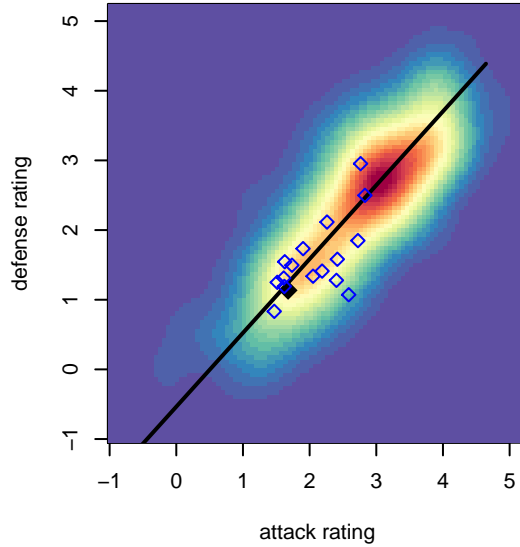

ISC Gunners B B01

Issaquah SC
 Issaquah, WA
 B01 total strength=1205
 attack=5.35 defense=3.11
 fall league = PSPL Classic 1 U16

alt names used:
 ISC Gunners B01B
 ISC Gunners B01B
 ISC GUNNERS FC ISC GUNNERS B01B (WA)
 ISC Gunners B01 B
 ISC Gunners B01B
 ISC GUNNERS FC ISC GUNNERS B01B (WA)

**attack and defense variance (black dot)
relative to other teams
and top 10 in region**

**attack and defense rating
relative to others at age
and all opponents in last 13 months**

Performance relative to 13 month average